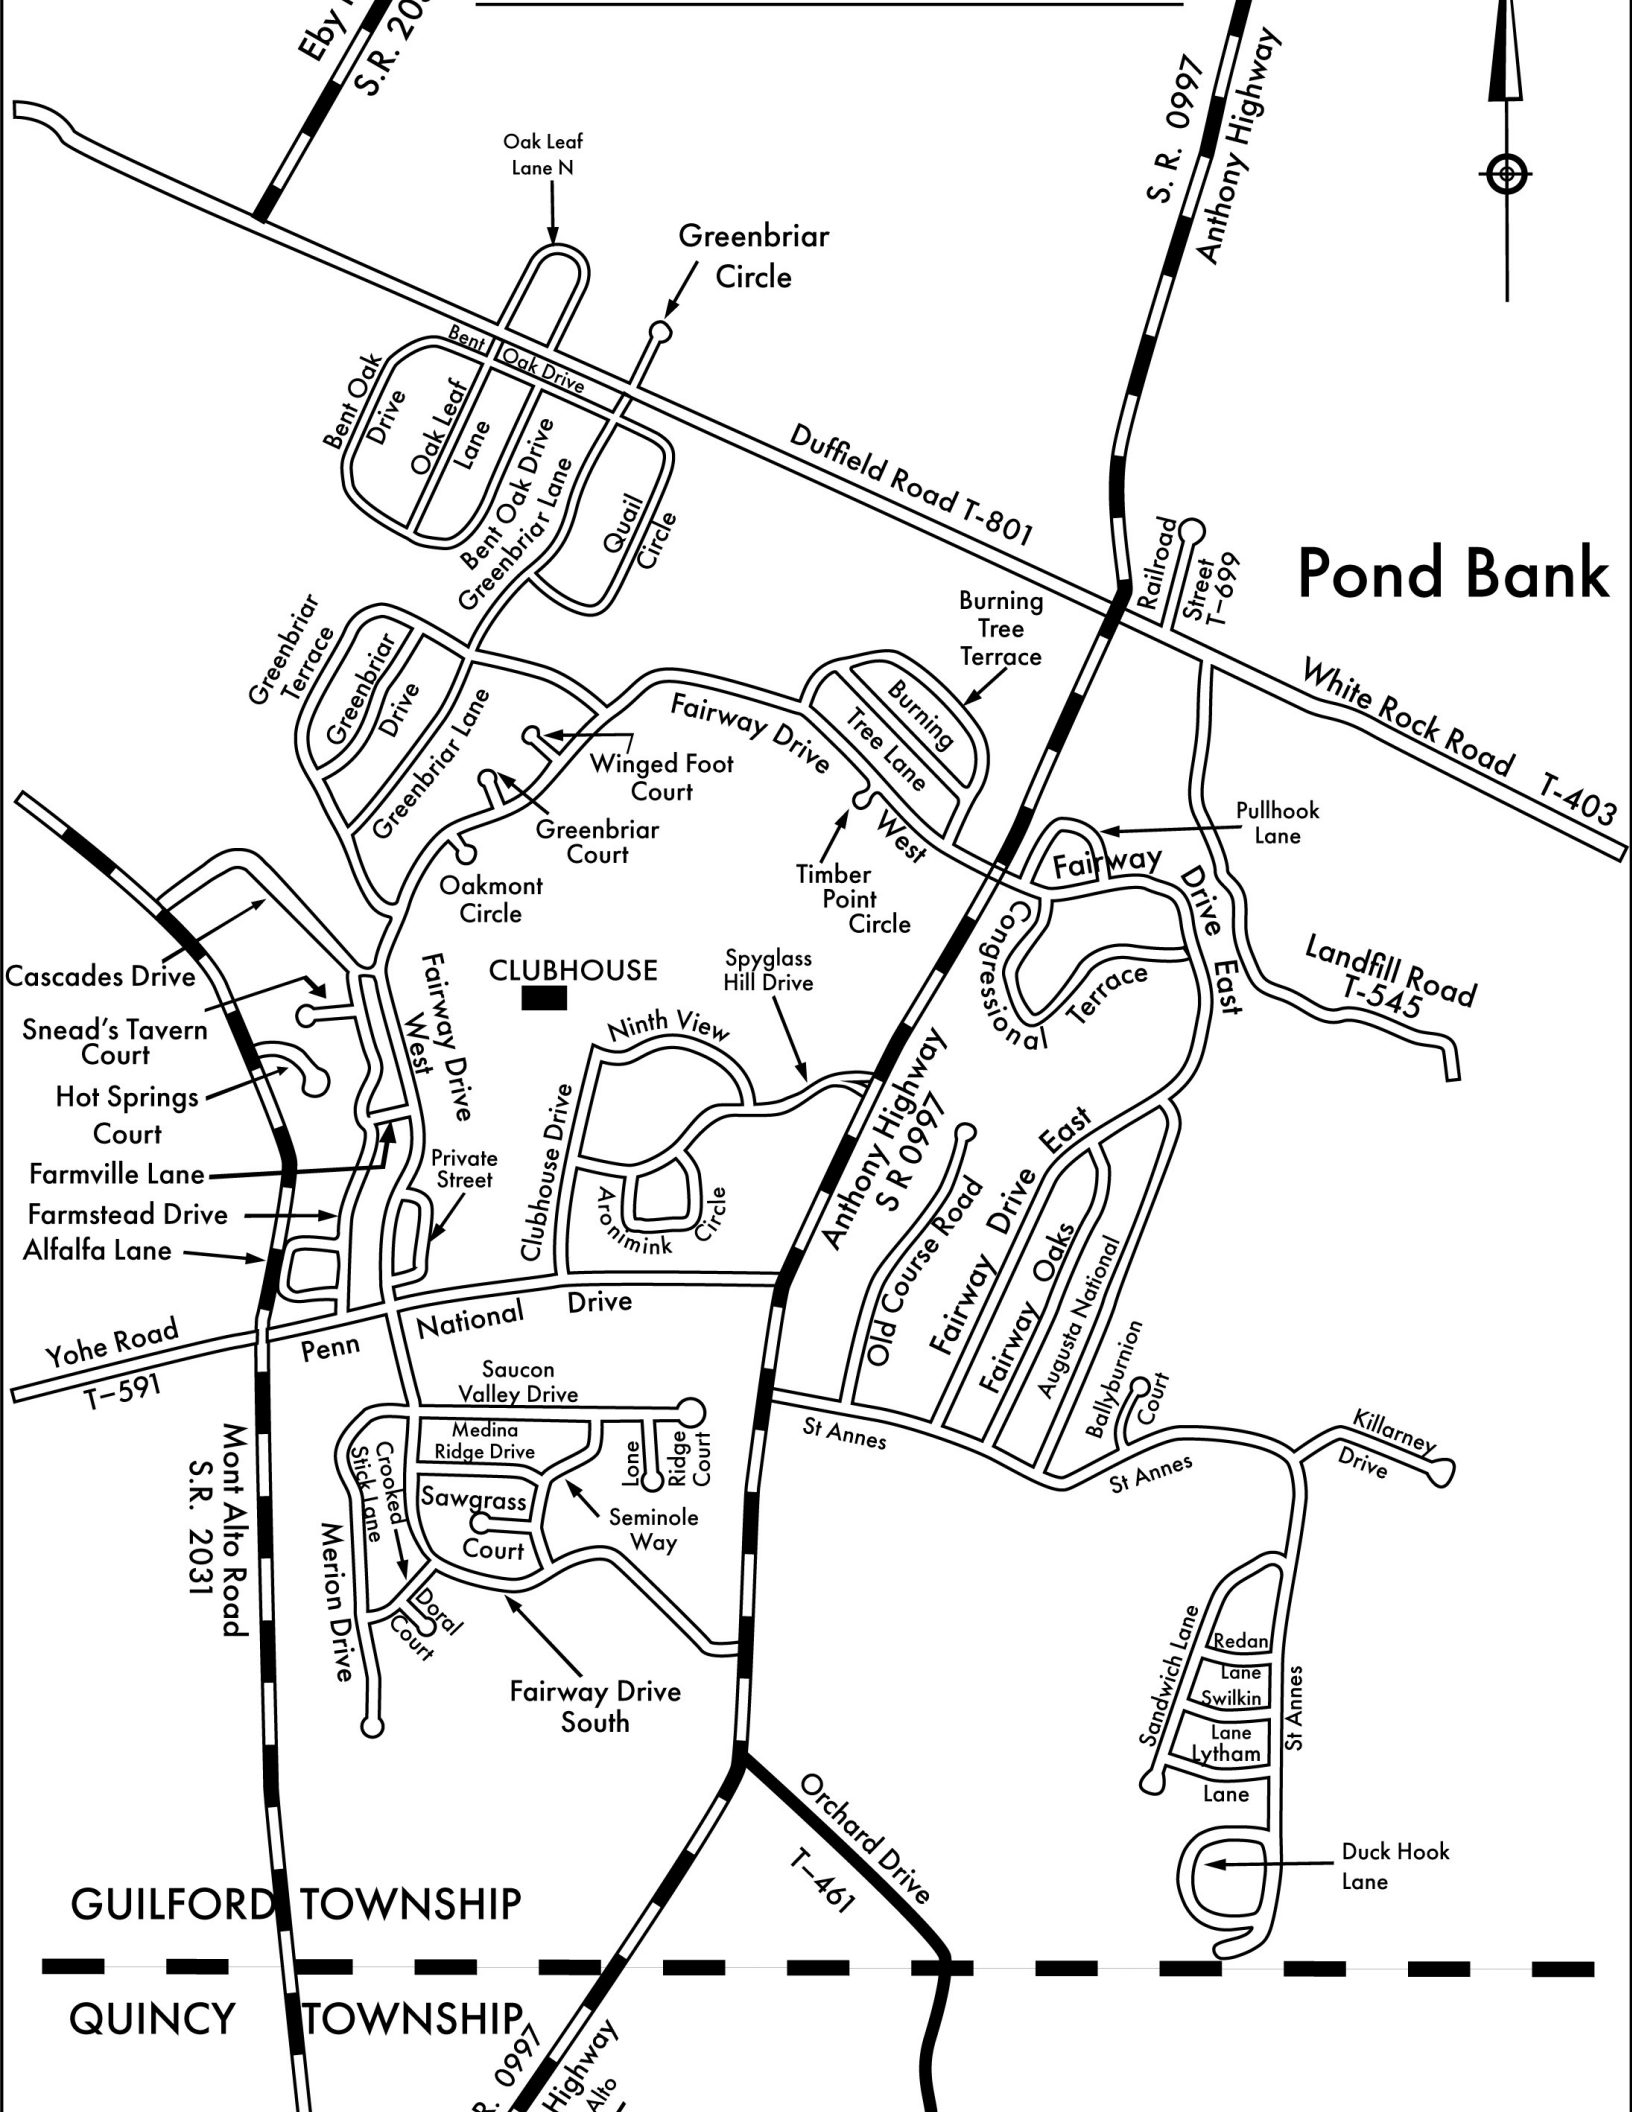

# Pond Bank

Eby  
S.R. 2031

S.R. 0997  
Anthony Highway

Duffield Road T-801

White Rock Road T-403

Landfill Road T-545

CLUBHOUSE

Anthony Highway  
S R 0997

Yohe Road  
T-591

Mont Alto Road  
S.R. 2031

Penn

National Drive

St Annes

St Annes

GUILFORD TOWNSHIP

QUINCY TOWNSHIP

R. 0997  
Highway  
Alto

Orchard Drive  
T-461

Oak Leaf Lane N

Greenbriar Circle

Bent Oak Drive  
Oak Leaf Lane  
Bent Oak Drive  
Greenbriar Lane

Quail Circle

Greenbriar Terrace  
Greenbriar Drive  
Greenbriar Lane

Merion Drive  
Doral Court

Sawgrass Court

Medina Ridge Drive  
Lone Ridge Court  
Seminole Way

Fairway Drive South

Sandwich Lane  
Redan Lane  
Swilkin Lane  
Lytham Lane

Duck Hook Lane

Killarney Drive